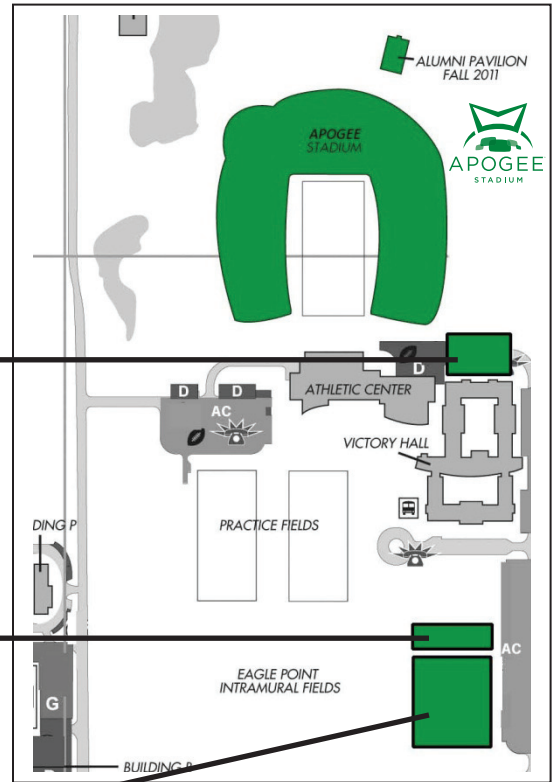

- 1 - Apogee Stadium
- 2 - Art Building
- 3 - Business Leadership Building
- 4 - Environmental Education Science & Technology Building
- 5 - Game Day Walking Path
- 6 - Gateway Center
- 7 - Highland Street Garage
- 8 - Pohl Recreation Center
- 9 - Victory Plaza at Apogee Stadium
- 10 - University Union
- 11 - UNT Alumni Pavilion
- 12 - UNT Coliseum
- 13 - Sage Hall
- 14 - Traditions Field

**Radio Disney
 & Kid's Zone
 Activities**

**Chili
 Cook-Off**

**Family Weekend
 Mean Green Tailgate**